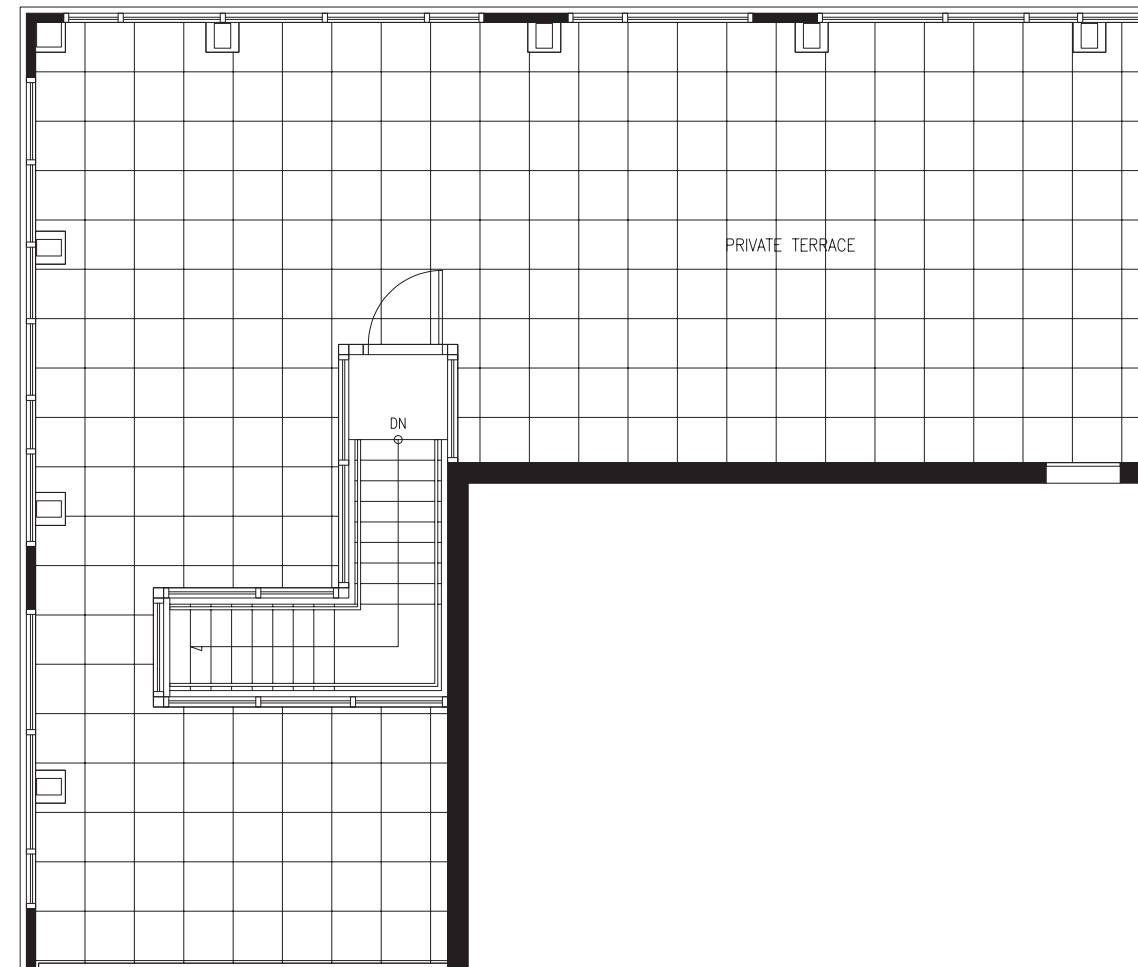

Plan PH8

2 BED + 2 BATH + TERRACE

LIVING	1,093 SF
BALCONY	1,406 SF
TOTAL	2,499 SF

LEVEL 47