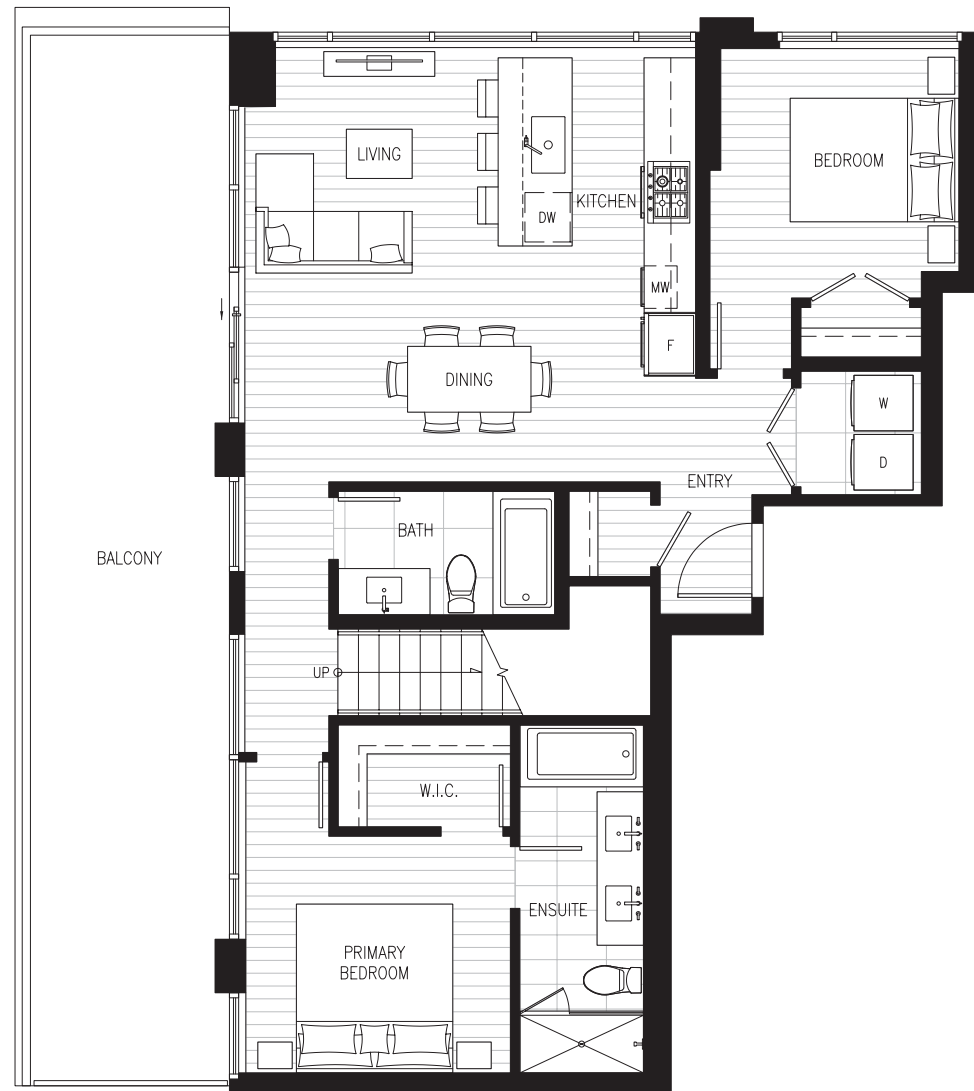

Plan PH8

2 BED + 2 BATH + TERRACE

LIVING	1,093 SF
BALCONY	1,406 SF
TOTAL	2,499 SF

LEVEL 47